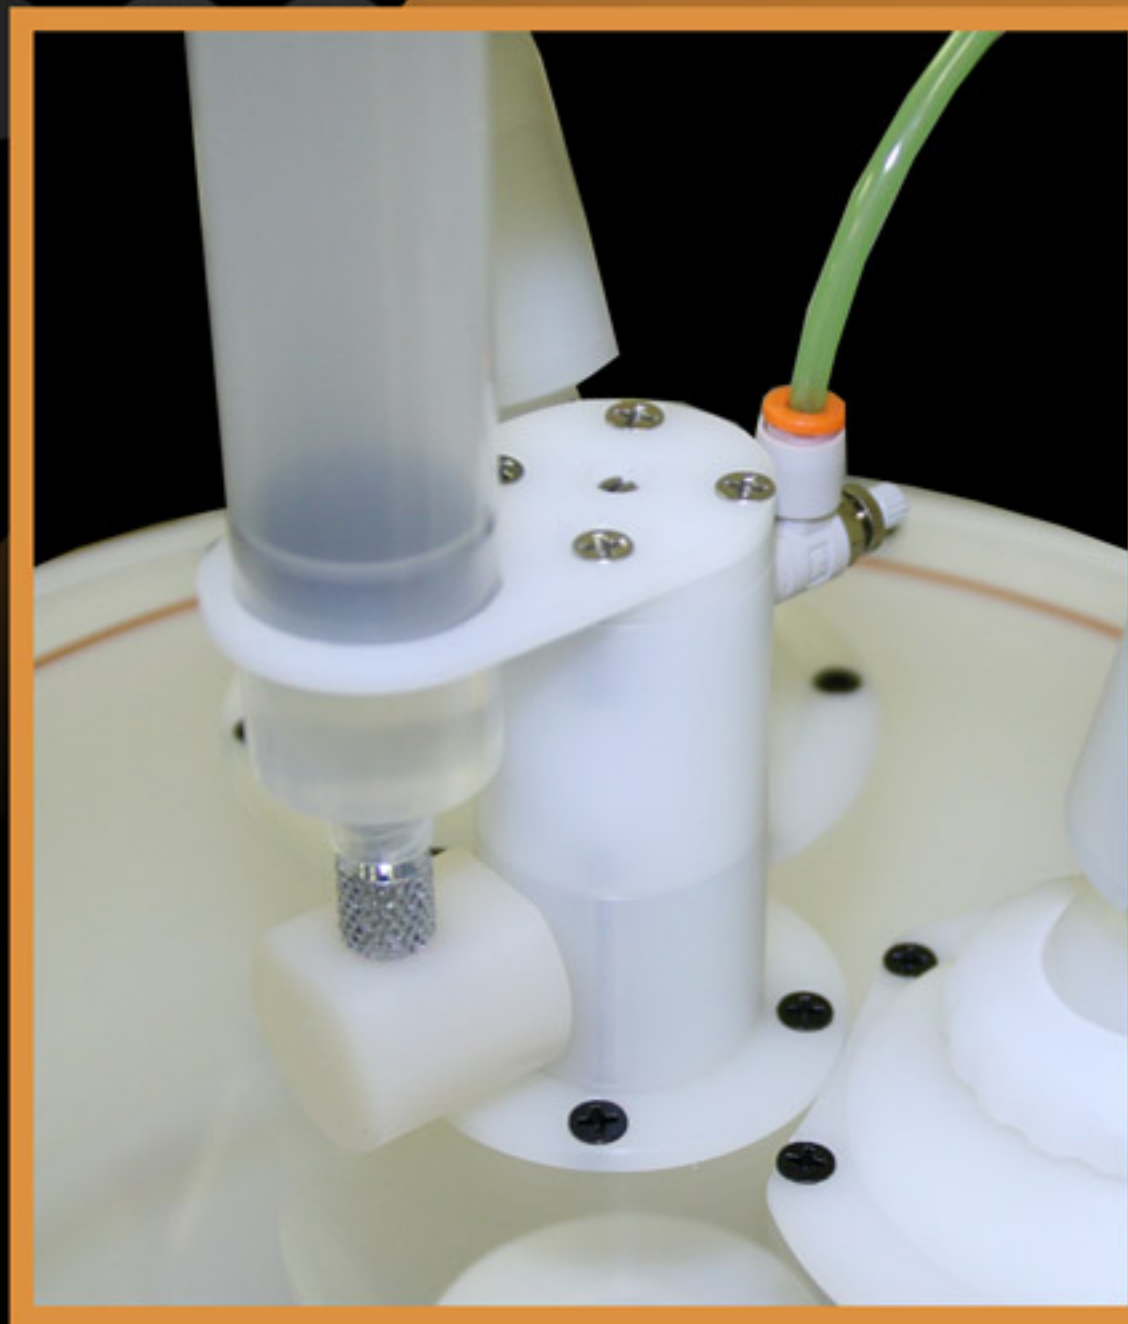

CZ-650 SERIES

The last coater you'll ever buy!

Free Lifetime
Process Support

Field upgradable
"Backpack Design"

laurell.com

UD-1 Series Universal Dispenser

- ✓ Syringe
- ✓ Pressure vessel
- ✓ Bottle pump

Puddle - Stream - Spray

**Suckback Standard
(No Drips!)**

Center dispense with top EBR

8 UD-1b "Medusa"

Backside Edge Bead Removal