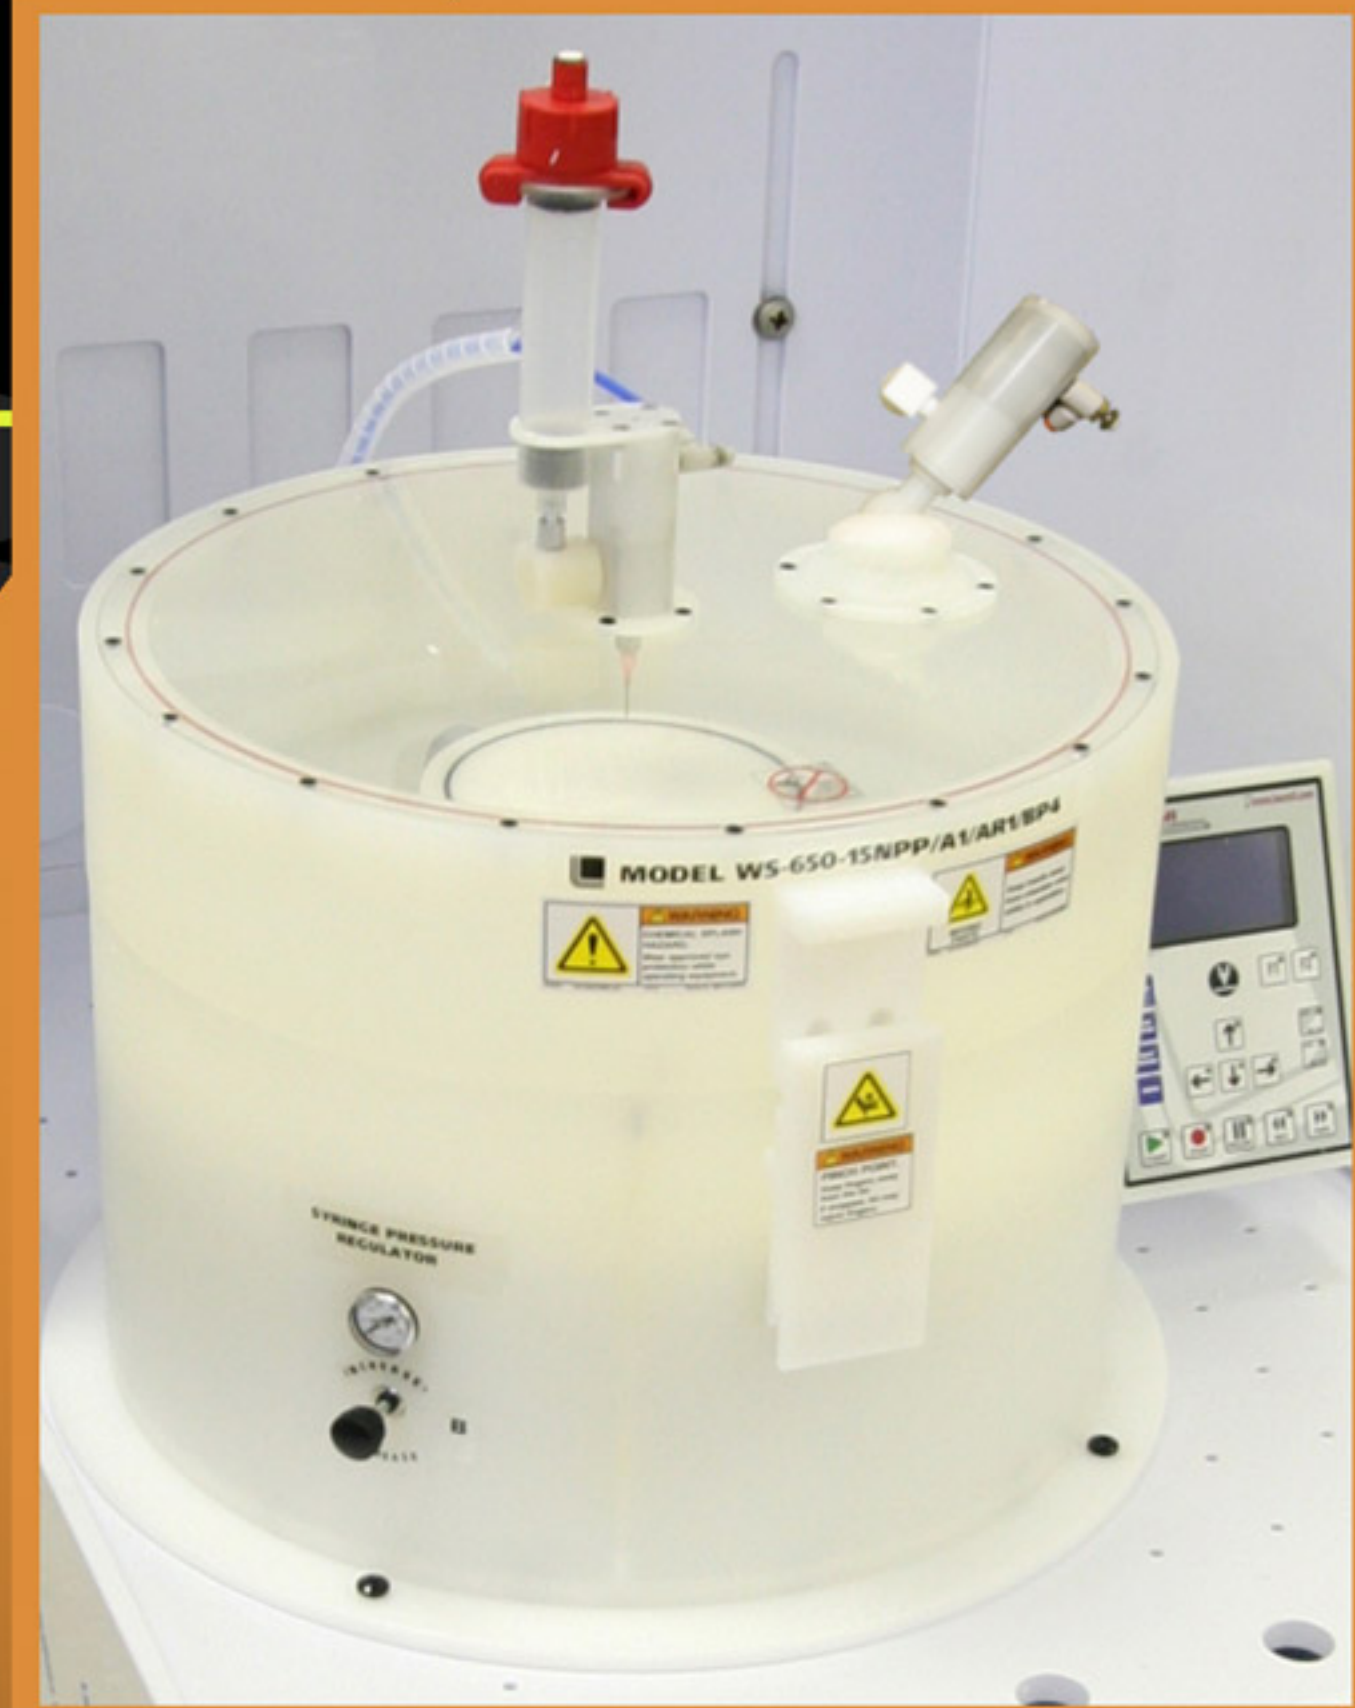

CZ-650 SERIES

The last coater you'll ever buy!

Free Lifetime
Process Support

Field upgradable
"Backpack Design"

laurell.com

UD-1 Series Universal Dispenser

- ✓ Syringe
- ✓ Pressure vessel
- ✓ Bottle pump

Puddle - Stream - Spray

**Suckback Standard
(No Drips!)**

Center dispense with top EBR

8 UD-1b "Medusa"

Backside Edge Bead Removal