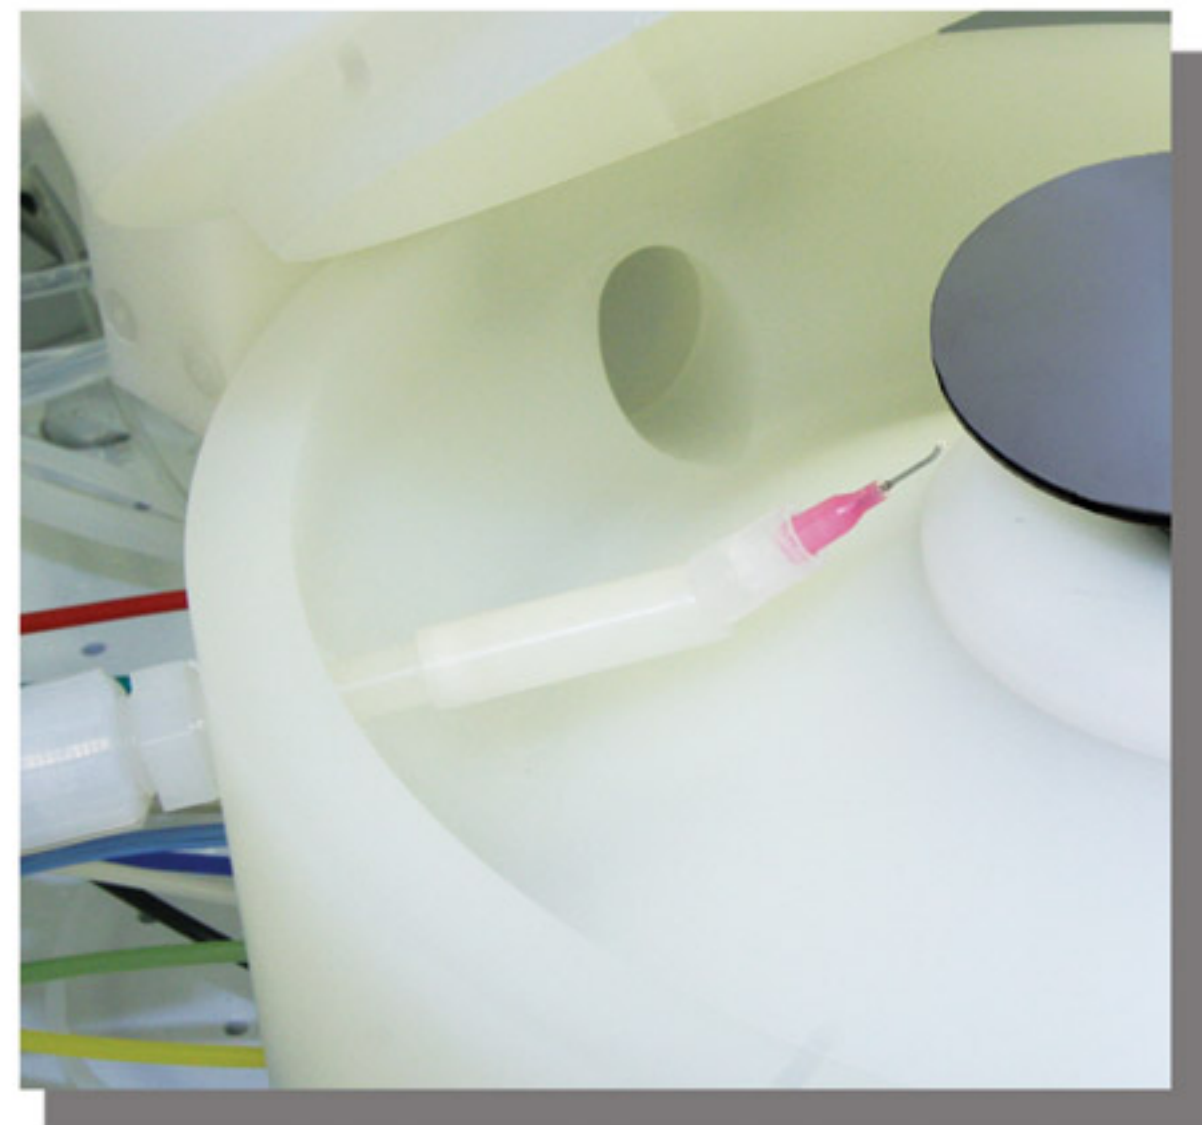

CZ-650 SERIES

The last coater you'll ever buy!

Free Lifetime
Process Support

Field upgradable
"Backpack Design"

laurell.com

UD-1 Series Universal Dispenser

- ✓ Syringe
- ✓ Pressure vessel
- ✓ Bottle pump

Puddle - Stream - Spray

**Suckback Standard
(No Drips!)**

Center dispense with top EBR

8 UD-1b "Medusa"

Backside Edge Bead Removal